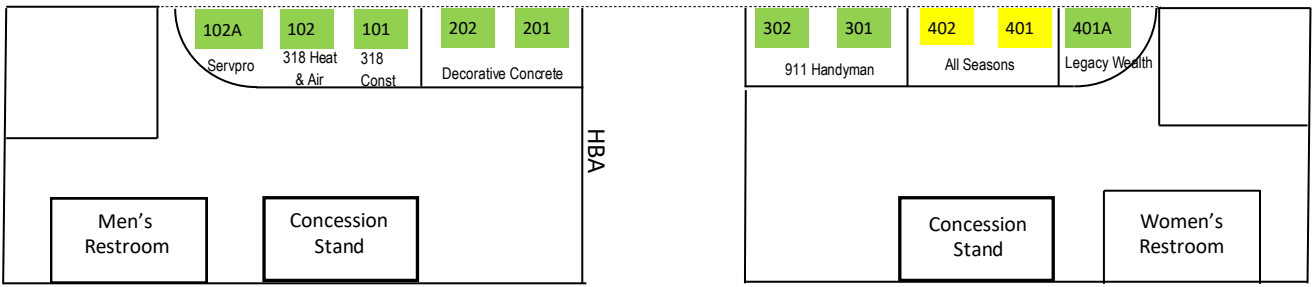

Stage

Cart Pros

Ticket Booth

CIVIC CENTER ARENA

Citrus Pro
6' X 12'

Hebrews Coffee
4 Wheel Veh.

Plaza Area

Available for Vehicles with Signage & Outdoor Displays

911 Handyman
6' X 12'

911 Handyman
7' X 14'

Big MC's BBQ

Dirty Ducks
6' X 10'

Dirty Ducks
6' X 10'

4 Wheel Veh.

Southern States
Equipment

4 Wheel Veh.

8' X 20'
Pedro Salgado

8' X 28'
Pedro Salgado

Lea Joyner Expressway